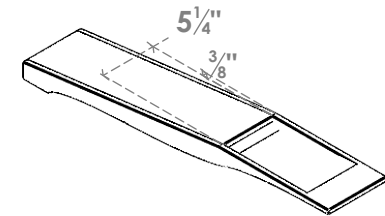

ITEM NUMBER: BRCPC060X32000X04000FST

6"W X 32"D X 4"H FUNSTON ARCHITECTURAL GRADE PVC CLOSED KNEE BRACE

SIDE PROFILE

FRONT PROFILE

ISOMETRIC

EKENA MILLWORK
 2300 WEST MAIN ST.
 CLARKSVILLE, TX 75426
 TOLL FREE: 866-607-0453
 WWW.EKENAMILLWORK.COM