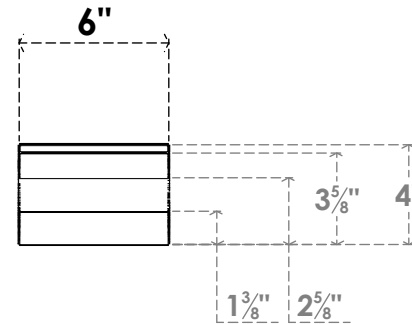

ITEM NUMBER: BRCPC060X32000X04000FST

6"W X 32"D X 4"H FUNSTON ARCHITECTURAL GRADE PVC CLOSED KNEE BRACE

SIDE PROFILE

FRONT PROFILE

ISOMETRIC

EKENA MILLWORK
 2300 WEST MAIN ST.
 CLARKSVILLE, TX 75426
 TOLL FREE: 866-607-0453
 WWW.EKENAMILLWORK.COM