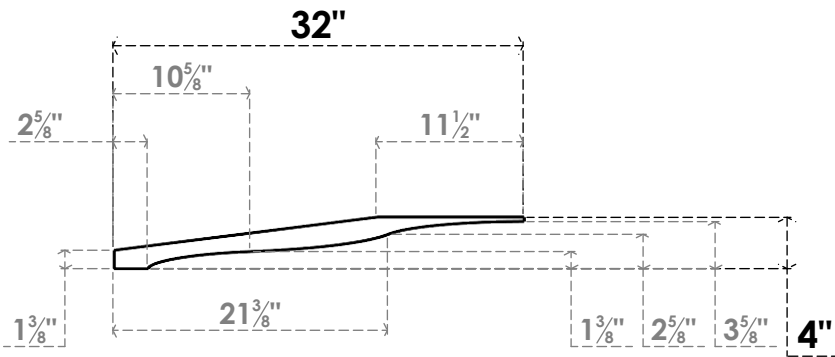

ITEM NUMBER: BRCPC060X32000X04000FST

6"W X 32"D X 4"H FUNSTON ARCHITECTURAL GRADE PVC CLOSED KNEE BRACE

SIDE PROFILE

FRONT PROFILE

ISOMETRIC

EKENA MILLWORK
 2300 WEST MAIN ST.
 CLARKSVILLE, TX 75426
 TOLL FREE: 866-607-0453
 WWW.EKENAMILLWORK.COM